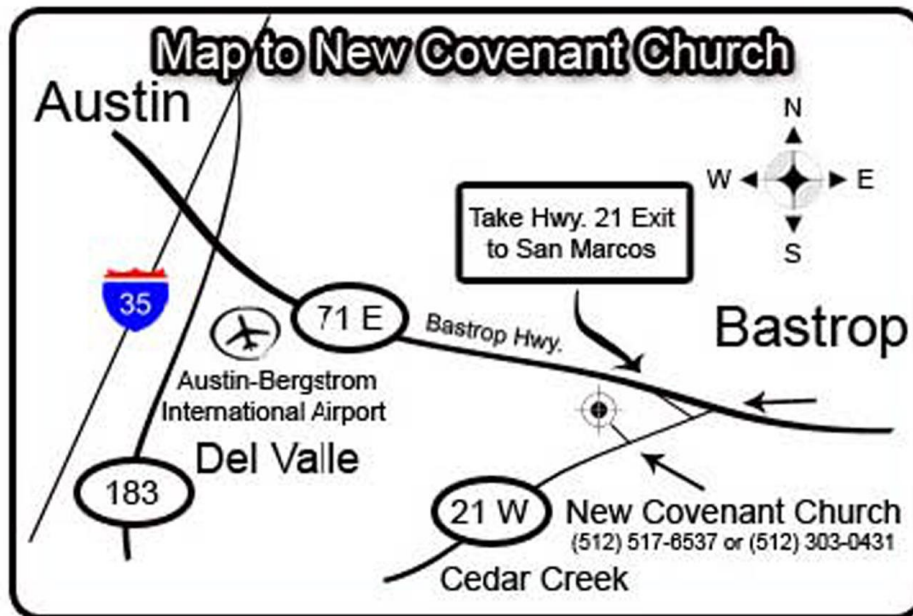

A Christmas Musical Worship Service

THE BIRTH OF JESUS CHRIST

“The Light of the World”

**Biblical Narrators in Colorful Attire
Concluding with the Invitation**

NEW COVENANT CHURCH

Pastor Eddie E. Willis, Sr.
Hwy. 21W @ Hwy. 71E
Cedar Creek / Austin, Texas

SUNDAY, DECEMBER 24, 2017 @ 1:00 PM

FREE ADMISSION

*New Covenant Church (512) 303-0431 / Pastor (512) 928-1654
www.nccaustin.org*

Driving directions to the New Covenant Church

From Austin take Hwy. 71 E through Del Valle past Austin Bergstrom International Airport (ABIA).

Continue on Hwy. 71 E for approximately 20 miles and take San Marcos, Hwy. 21 W. exit. Remember to exit before the overpass.

Take right exit on Hwy 21 past Exxon service station and the New Covenant Church will be approximately 2 blocks on your right.

From San Marcos take Hwy 21 until you almost reach Hwy. 71.

The New Covenant Church will be on your left.

From Bastrop take Hwy 71 W to Hwy 21 (exit to San Marcos) and turn left. The New Covenant Church will be on your right.